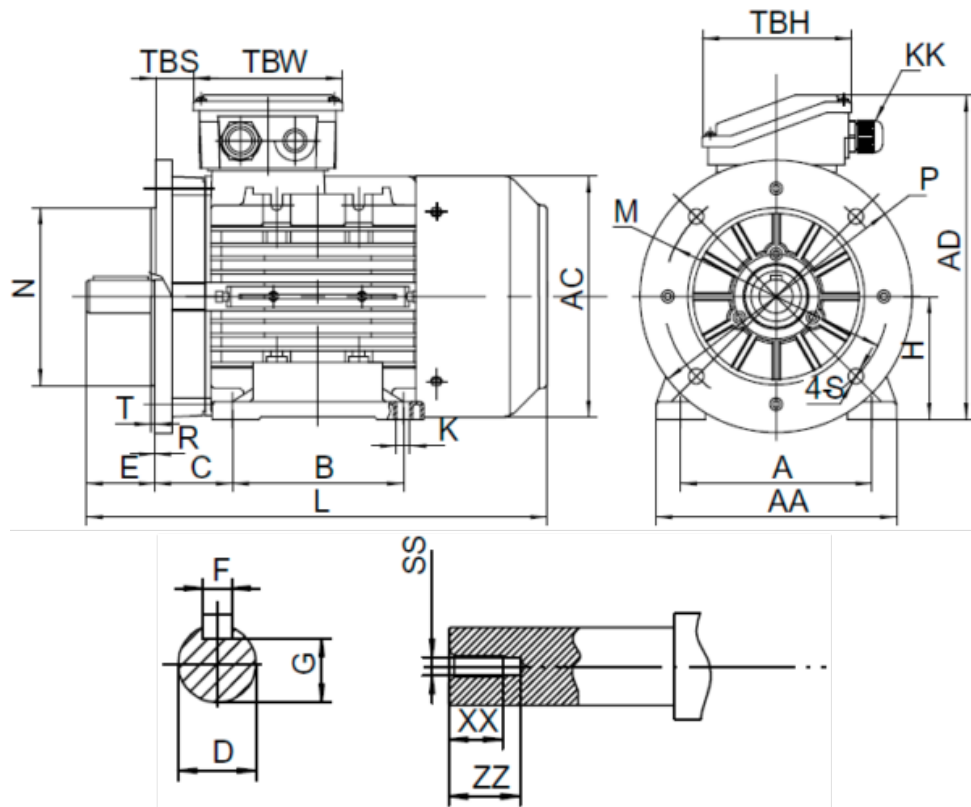

Data Sheet

Article number: 25180030021740

Description: Kleedrive T3A 100L-2 3.0kw 2800 rpm UL/CSA
3x230/400V 50 HZ IP55 B35 Eff=87,1%

Measures

A = 160	F = 8	TBW = 118
AA = 200	G = 24	XX = 22
AC = Ø199	H = 100	ZZ = 30
AD = 260	HD = 160	
B = 140	L = 376	
C = 63	SS = M10	
D = Ø28	TBH = 118	
E = 60	TBS = 32	